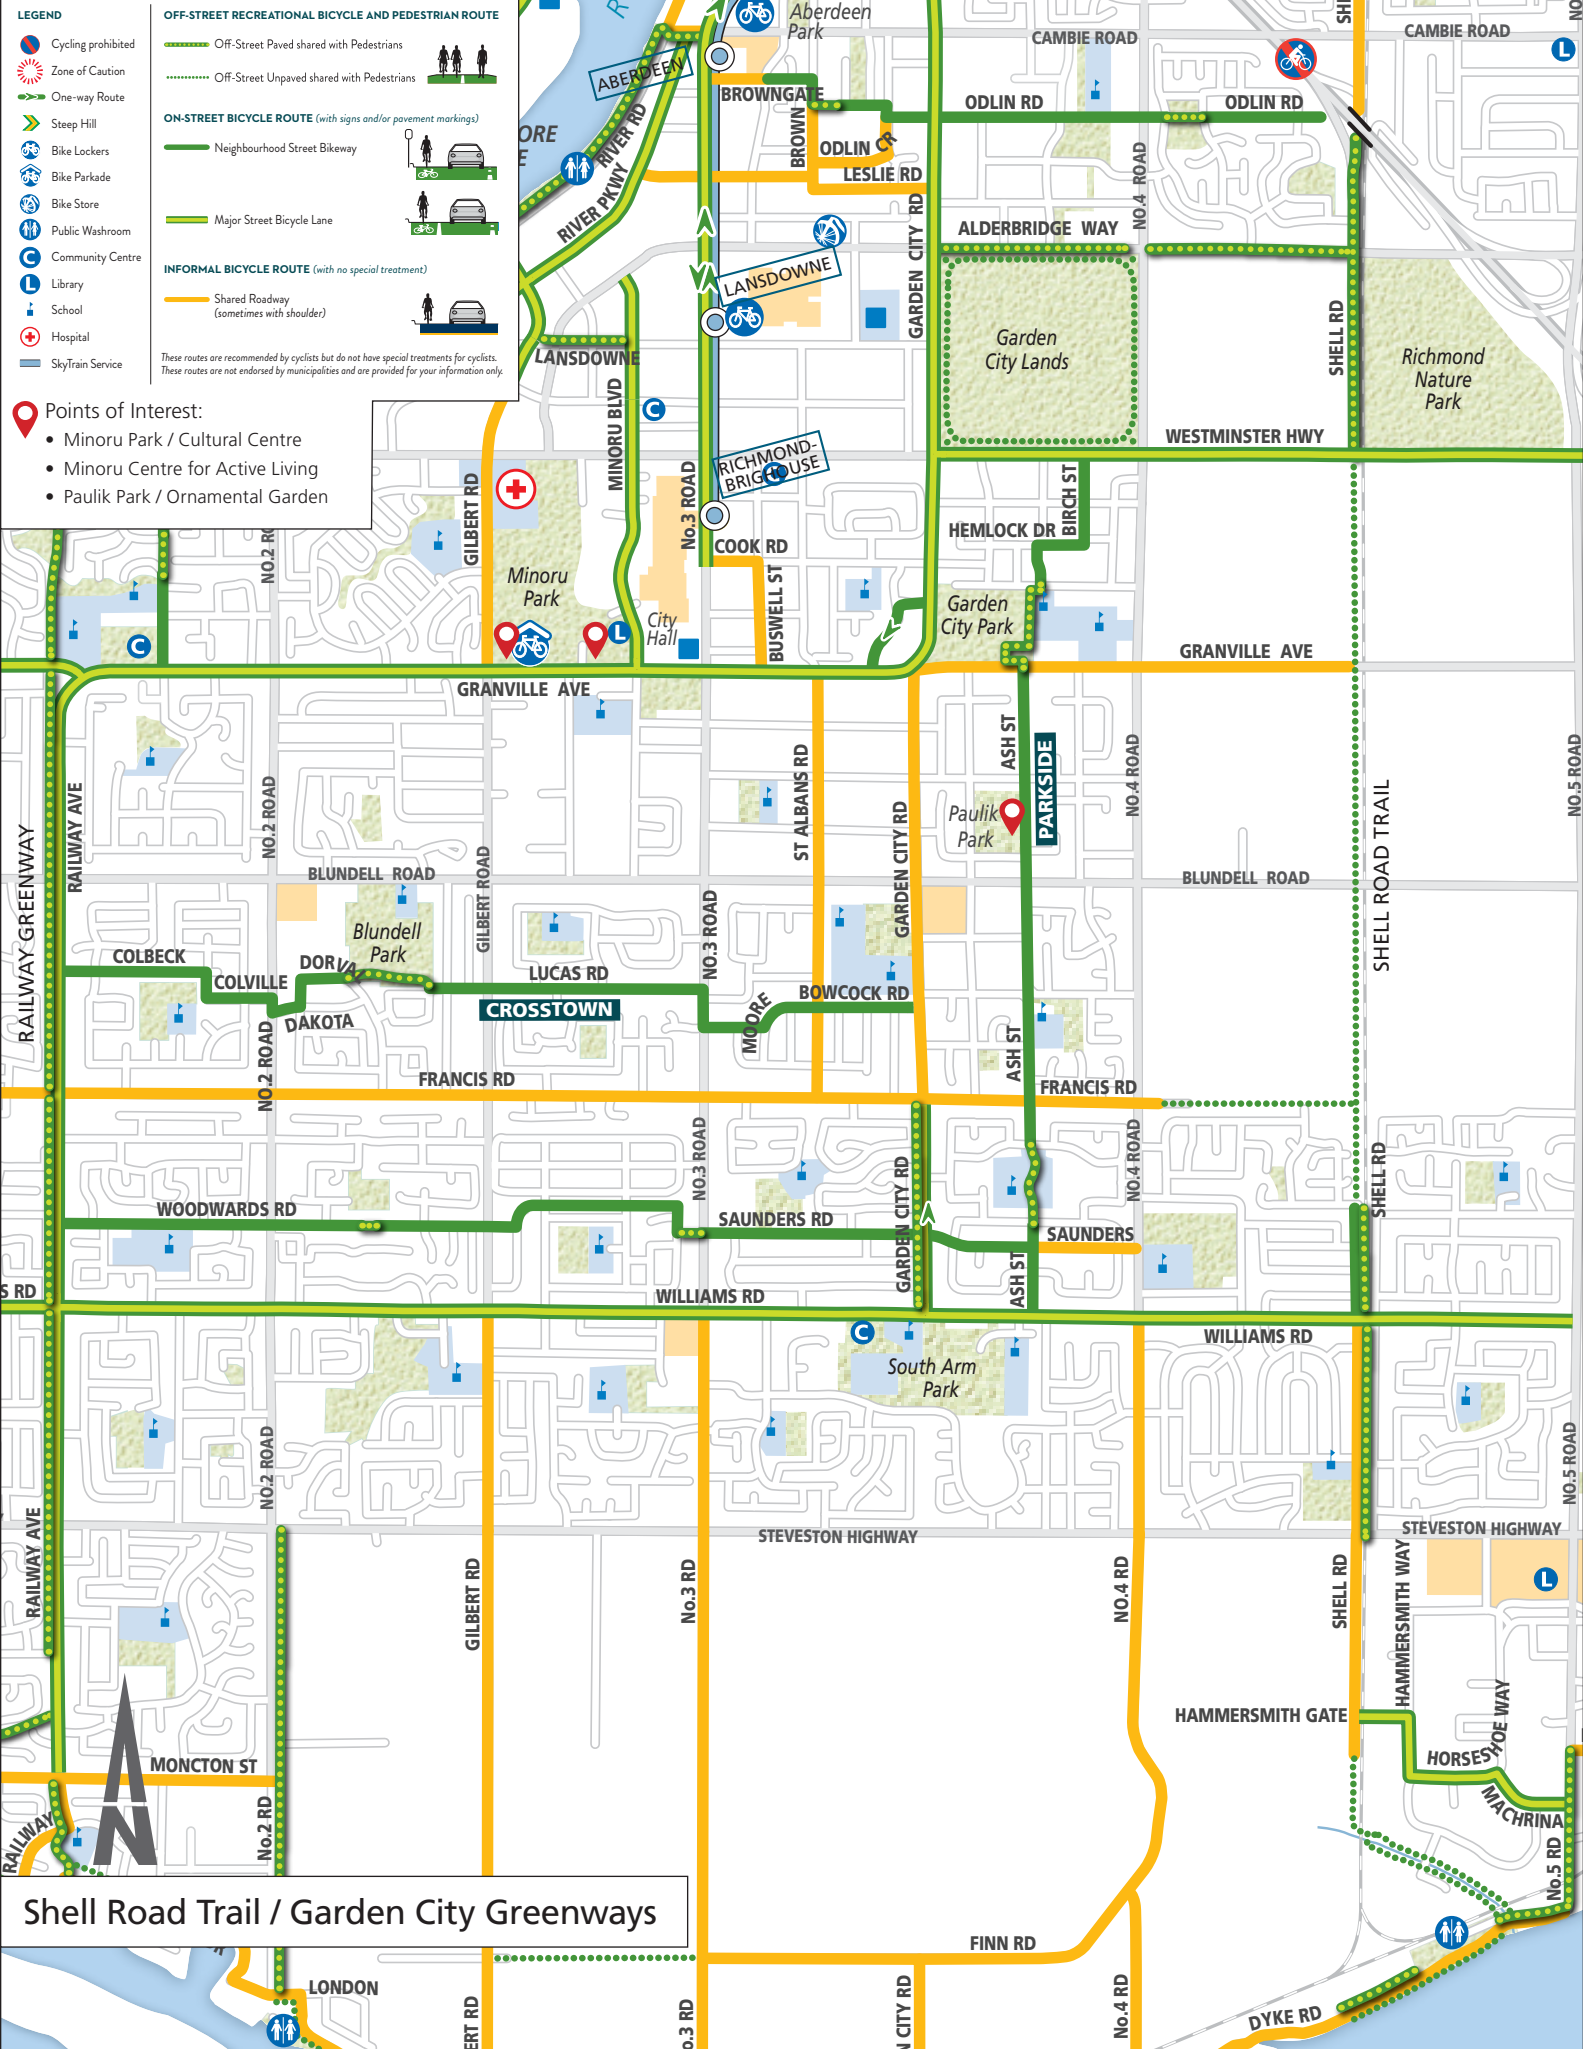

- LEGEND**
- Cycling prohibited
 - Zone of Caution
 - One-way Route
 - Steep Hill
 - Bike Lockers
 - Bike Parkade
 - Bike Store
 - Public Washroom
 - Community Centre
 - Library
 - School
 - Hospital
 - SkyTrain Service

- OFF-STREET RECREATIONAL BICYCLE AND PEDESTRIAN ROUTE**
- Off-Street Paved shared with Pedestrians
 - Off-Street Unpaved shared with Pedestrians
- ON-STREET BICYCLE ROUTE (with signs and/or pavement markings)**
- Neighbourhood Street Bikeway
 - Major Street Bicycle Lane
- INFORMAL BICYCLE ROUTE (with no special treatment)**
- Shared Roadway (sometimes with shoulder)
- These routes are recommended by cyclists but do not have special treatments for cyclists. These routes are not endorsed by municipalities and are provided for your information only.*

- Points of Interest:**
- Minoru Park / Cultural Centre
 - Minoru Centre for Active Living
 - Paulik Park / Ornamental Garden

Shell Road Trail / Garden City Greenways