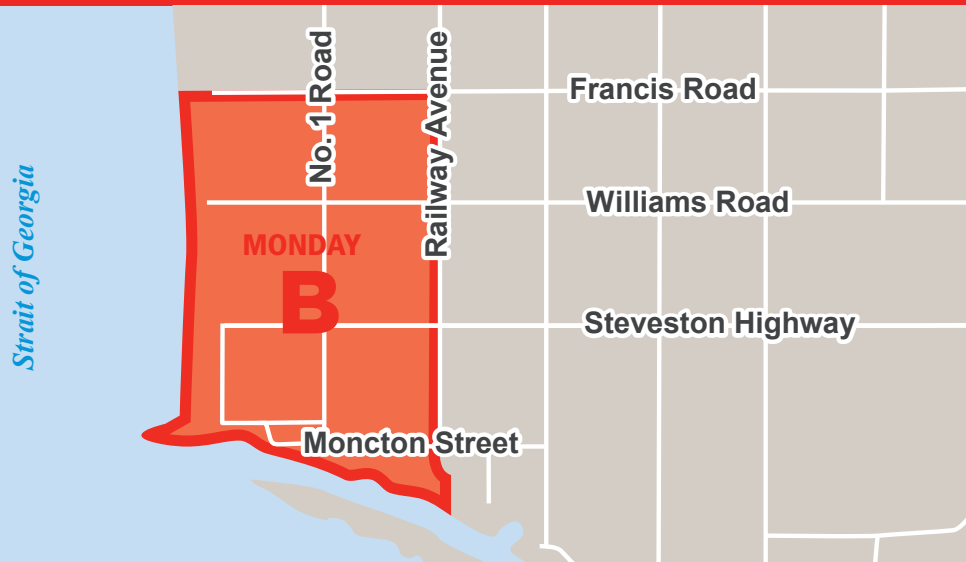

2024 COLLECTION CALENDAR

ZONE: MONDAY B

RECYCLING AND WASTE COLLECTION OVERVIEW

BLUE BOX/CART PROGRAM

Weekly collection of mixed containers, paper, glass bottles and glass jars.

GREEN CART PROGRAM

Weekly collection of food scraps, food soiled paper and yard trimmings.